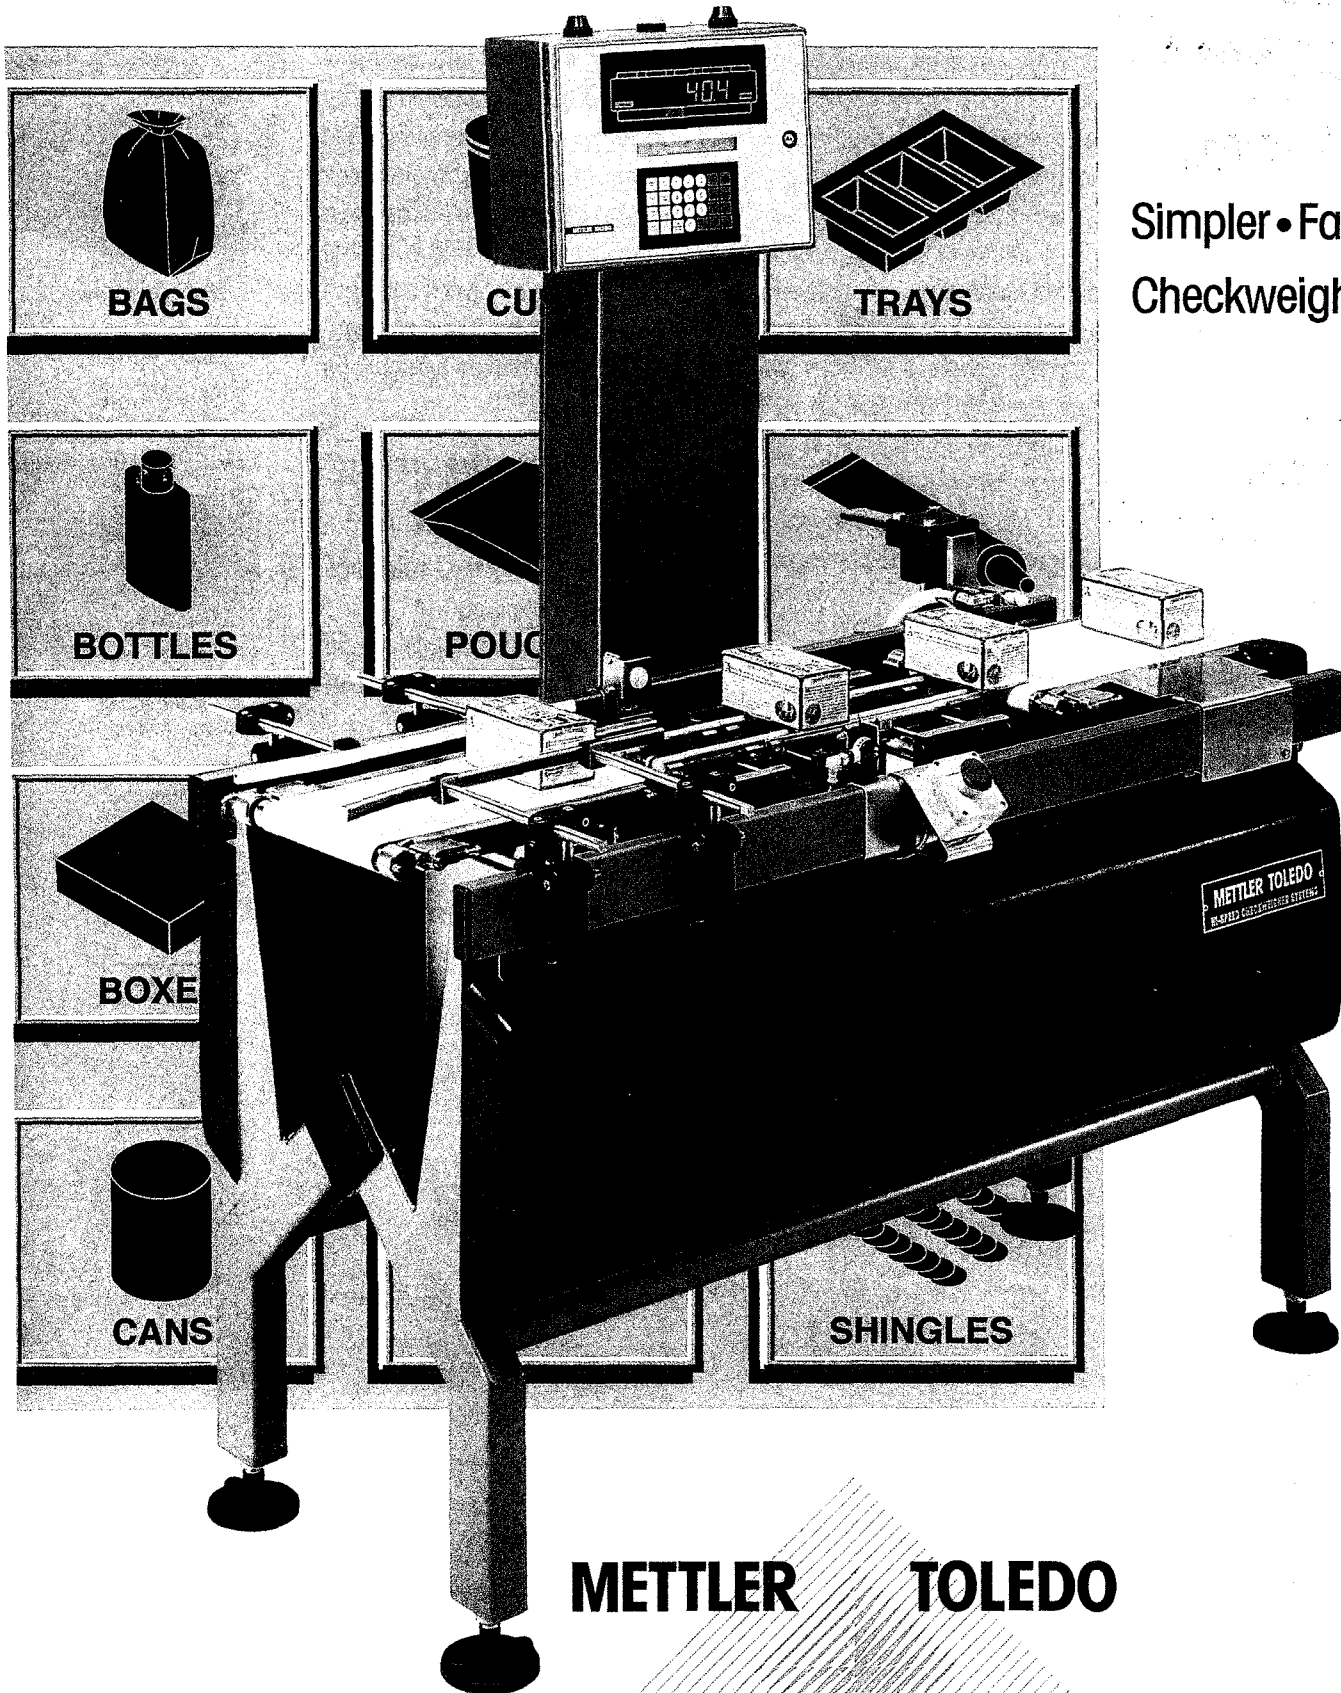

HI-SPEED® CORNERSTONE® Checkweigher Series

E2514

Simpler • Faster • Better
Checkweighing Solutions

METTLER TOLEDO